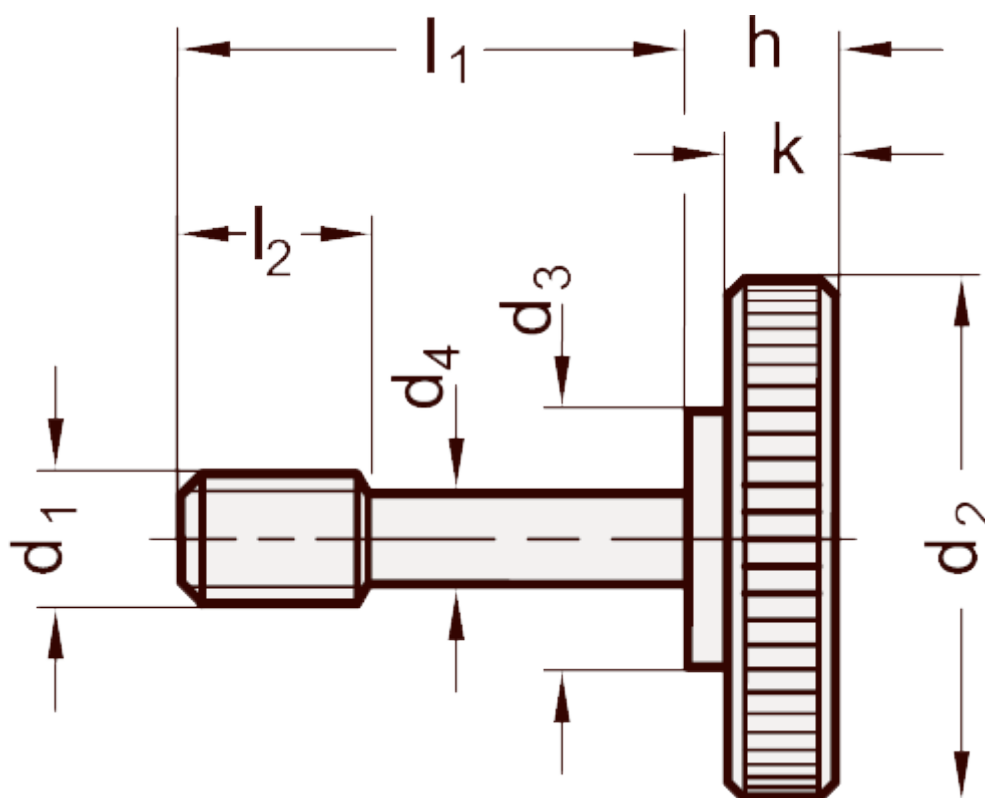

Article number: 206532M624NI
Description: E+G Knurled screw
GN 653.2-M6-24-NI

Measures

$a_1 = 3-6$	$h = 8$
$a_2 = 6-13$	$k = 5$
$a_3 = 13-16$	$l_2 = 8$
$d_1 = M6$	Weight in (g) = 24
$d_2 = 24$	
$d_3 = 12$	
$d_4 = 4.8$	
$d_5 = 6.5$	